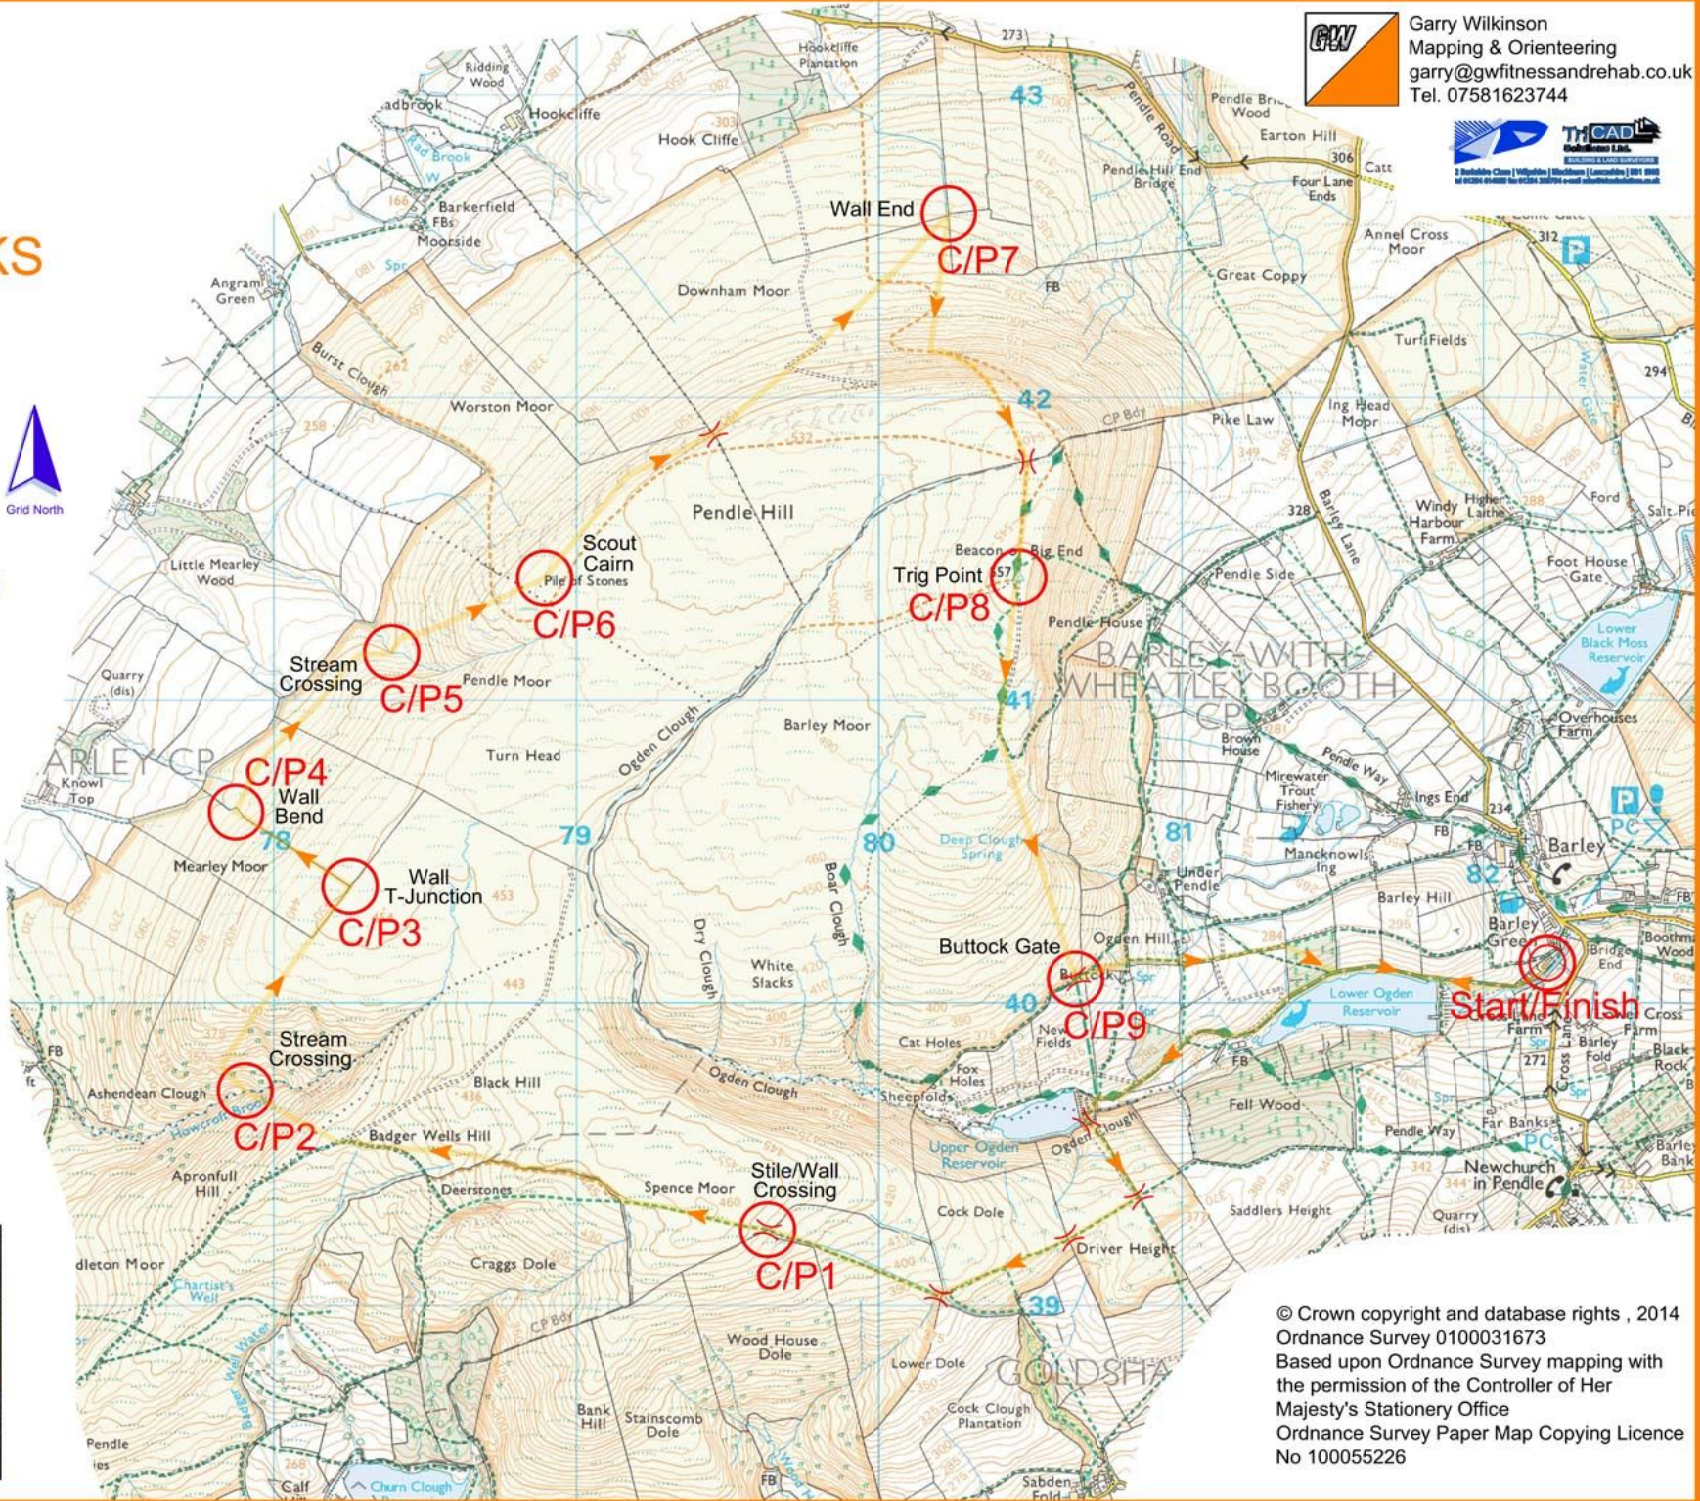

RACE ORGANISOR

www.cannonballevents.co.uk

PENDLE 3 PEAKS

Scale 1:25000

Contour Interval 10m (5m on steep terrain)

Flagged to C/P1

Flagged from C/P9 to Finish

○ Race Checkpoint

➤ Race Direction

✕ Crossing Point - Compulsory

Race Sponsors

The Pendle Inn, Barley

Garry Wilkinson
Mapping & Orienteering
garry@gwfitnessandrehab.co.uk
Tel. 07581623744

© Crown copyright and database rights , 2014
Ordnance Survey 0100031673
Based upon Ordnance Survey mapping with
the permission of the Controller of Her
Majesty's Stationery Office
Ordnance Survey Paper Map Copying Licence
No 100055226